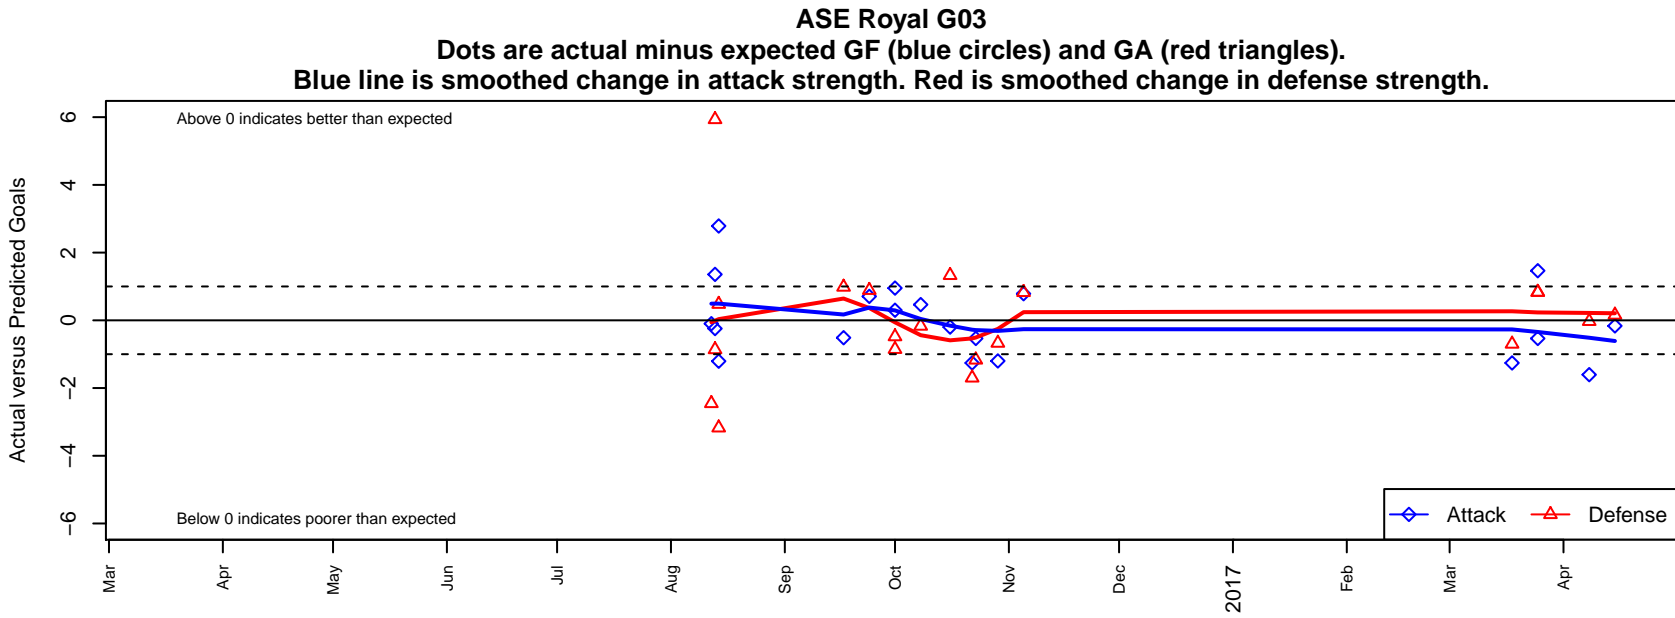

**attack and defense variance (black dot)
relative to other teams
and top 10 in region**

**attack and defense rating
relative to others at age
and all opponents in last 13 months**

ASE Royal G03

Academy of Soccer Excellence
Pasco, WA
G03 total strength=961
attack=1.52 defense=2.01
fall league = PSPL–Inland Copa 1 U14
spr league = Spr PSPL–Inland Copa 1 U14
notes= Wagner 2016

alt names used:
ASE G03 Royal – Wagner
ASE G03 ROYAL WAGNER (WA)
ASE G03 Royal – Wagner

Venues played:
2016 Les Schwab NW Cup U14
2016 PSPL–Inland Copa 1 U14
2016 Spr PSPL–Inland Copa 1 U14