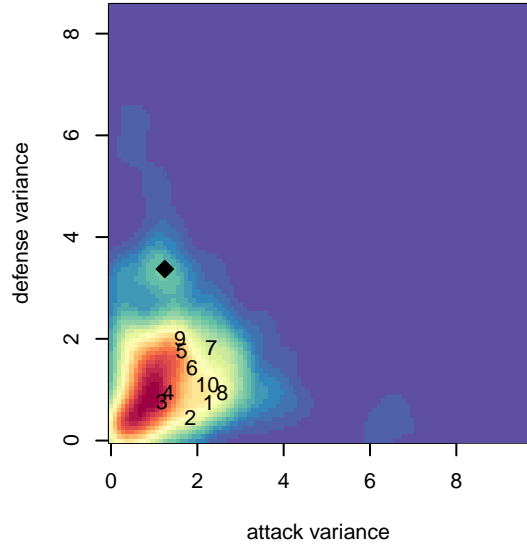

**attack and defense variance (black dot)
relative to other teams
and top 10 in region**